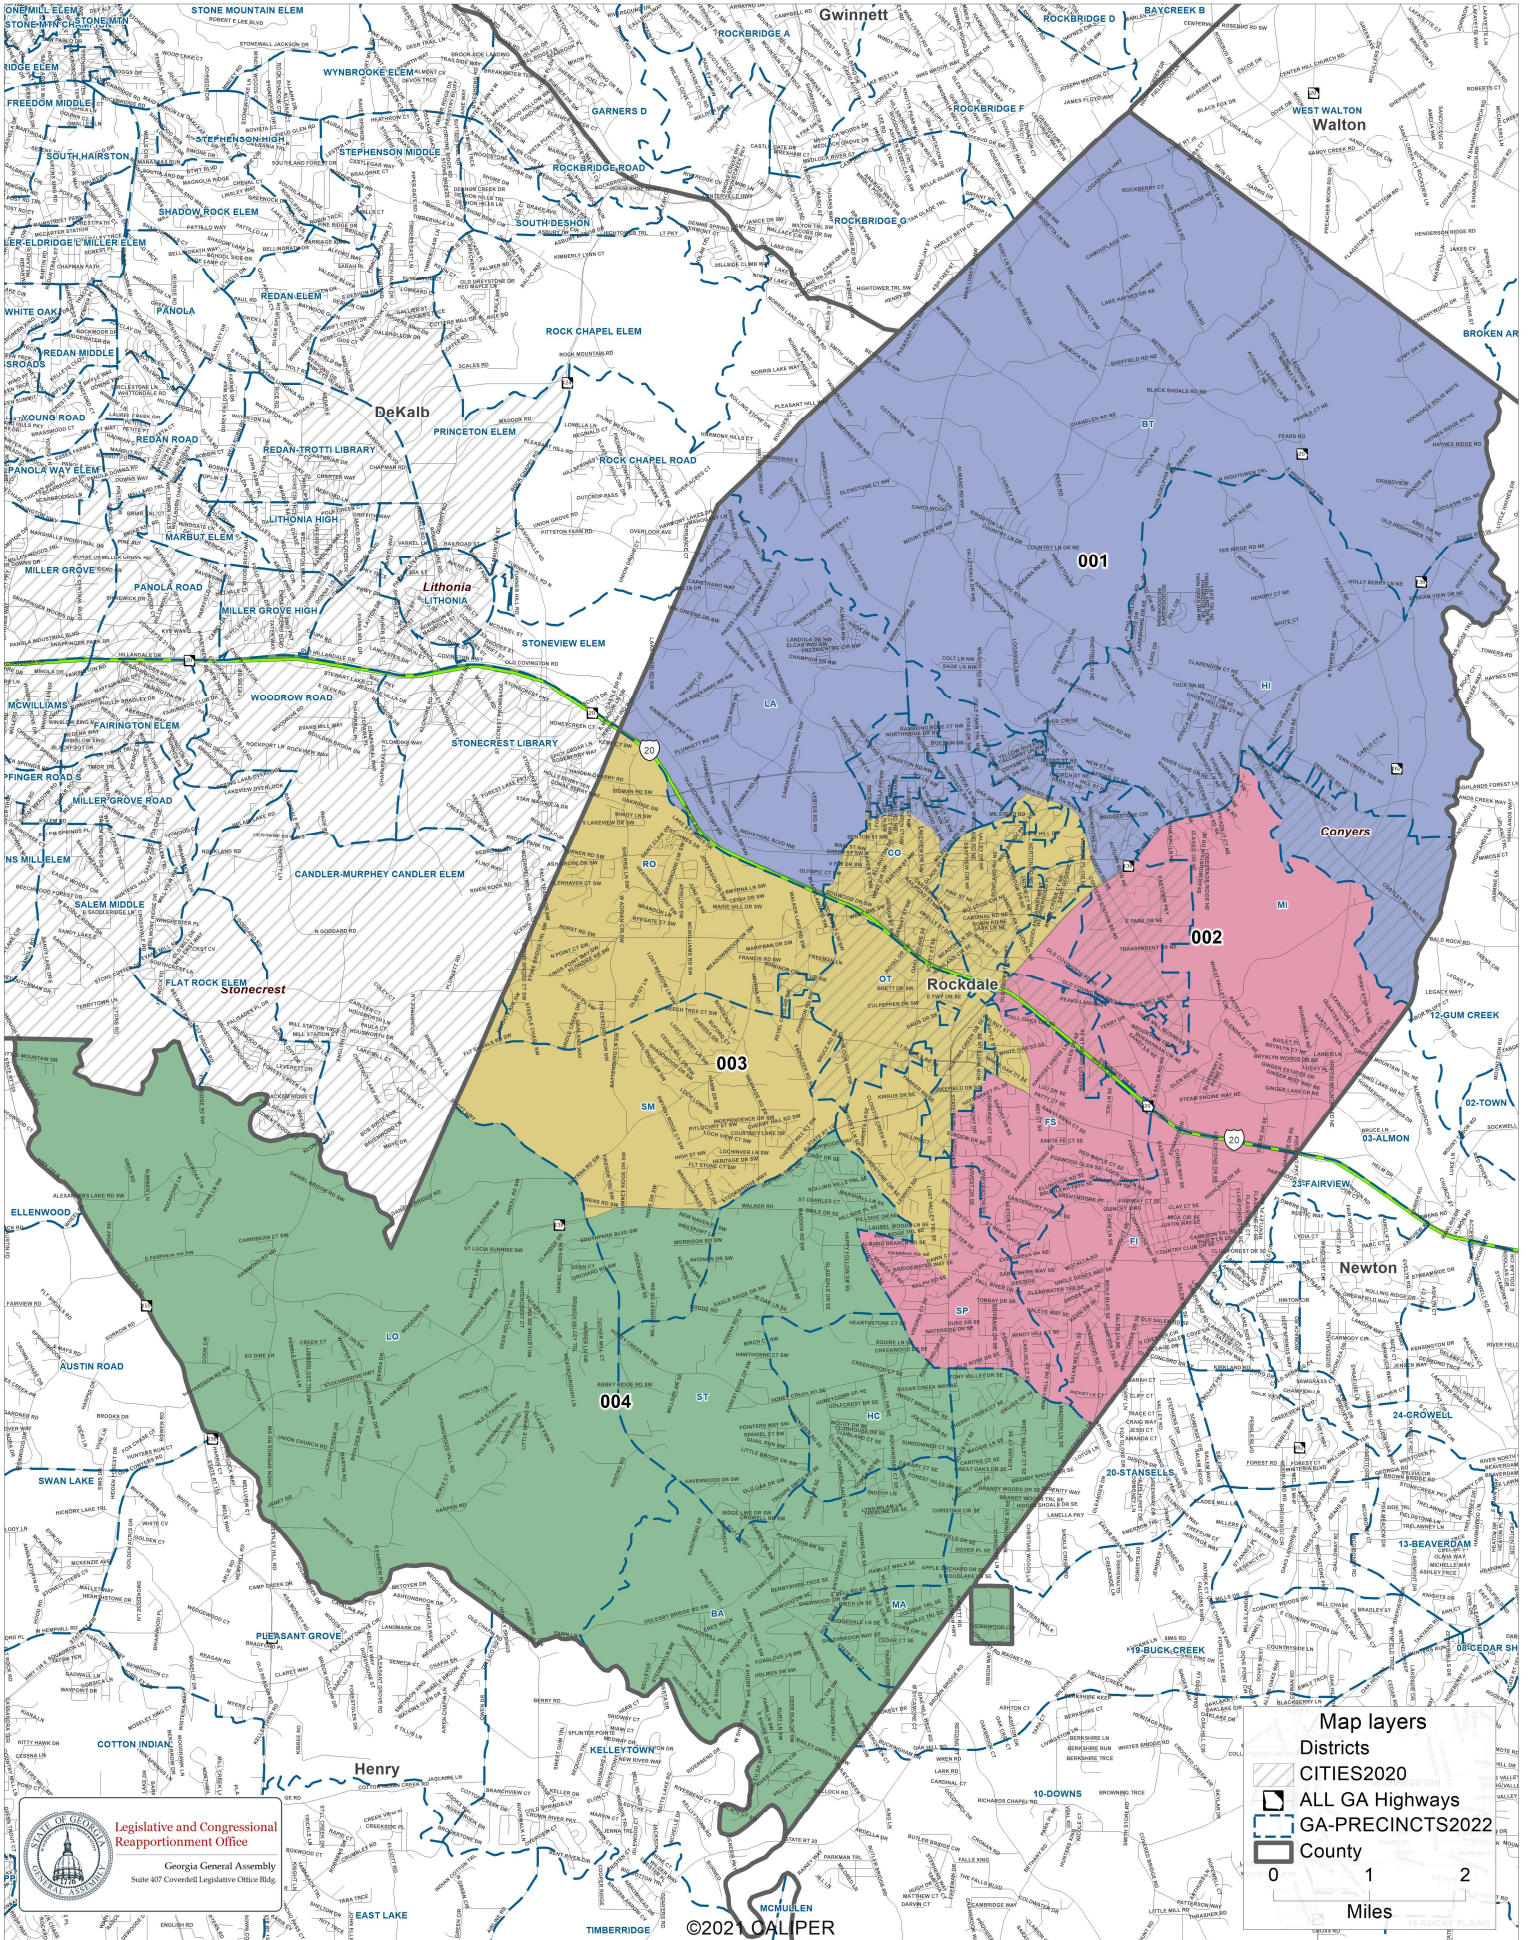

Proposed Rockdale County Commission Districts

Map layers

- Districts
- CITIES2020
- ALL GA Highways
- GA-PRECINCTS2022
- County

0 1 2
Miles

Legislative and Congressional Reapportionment Office
Georgia General Assembly
Suite 407 Covered Legislative Office Bldg