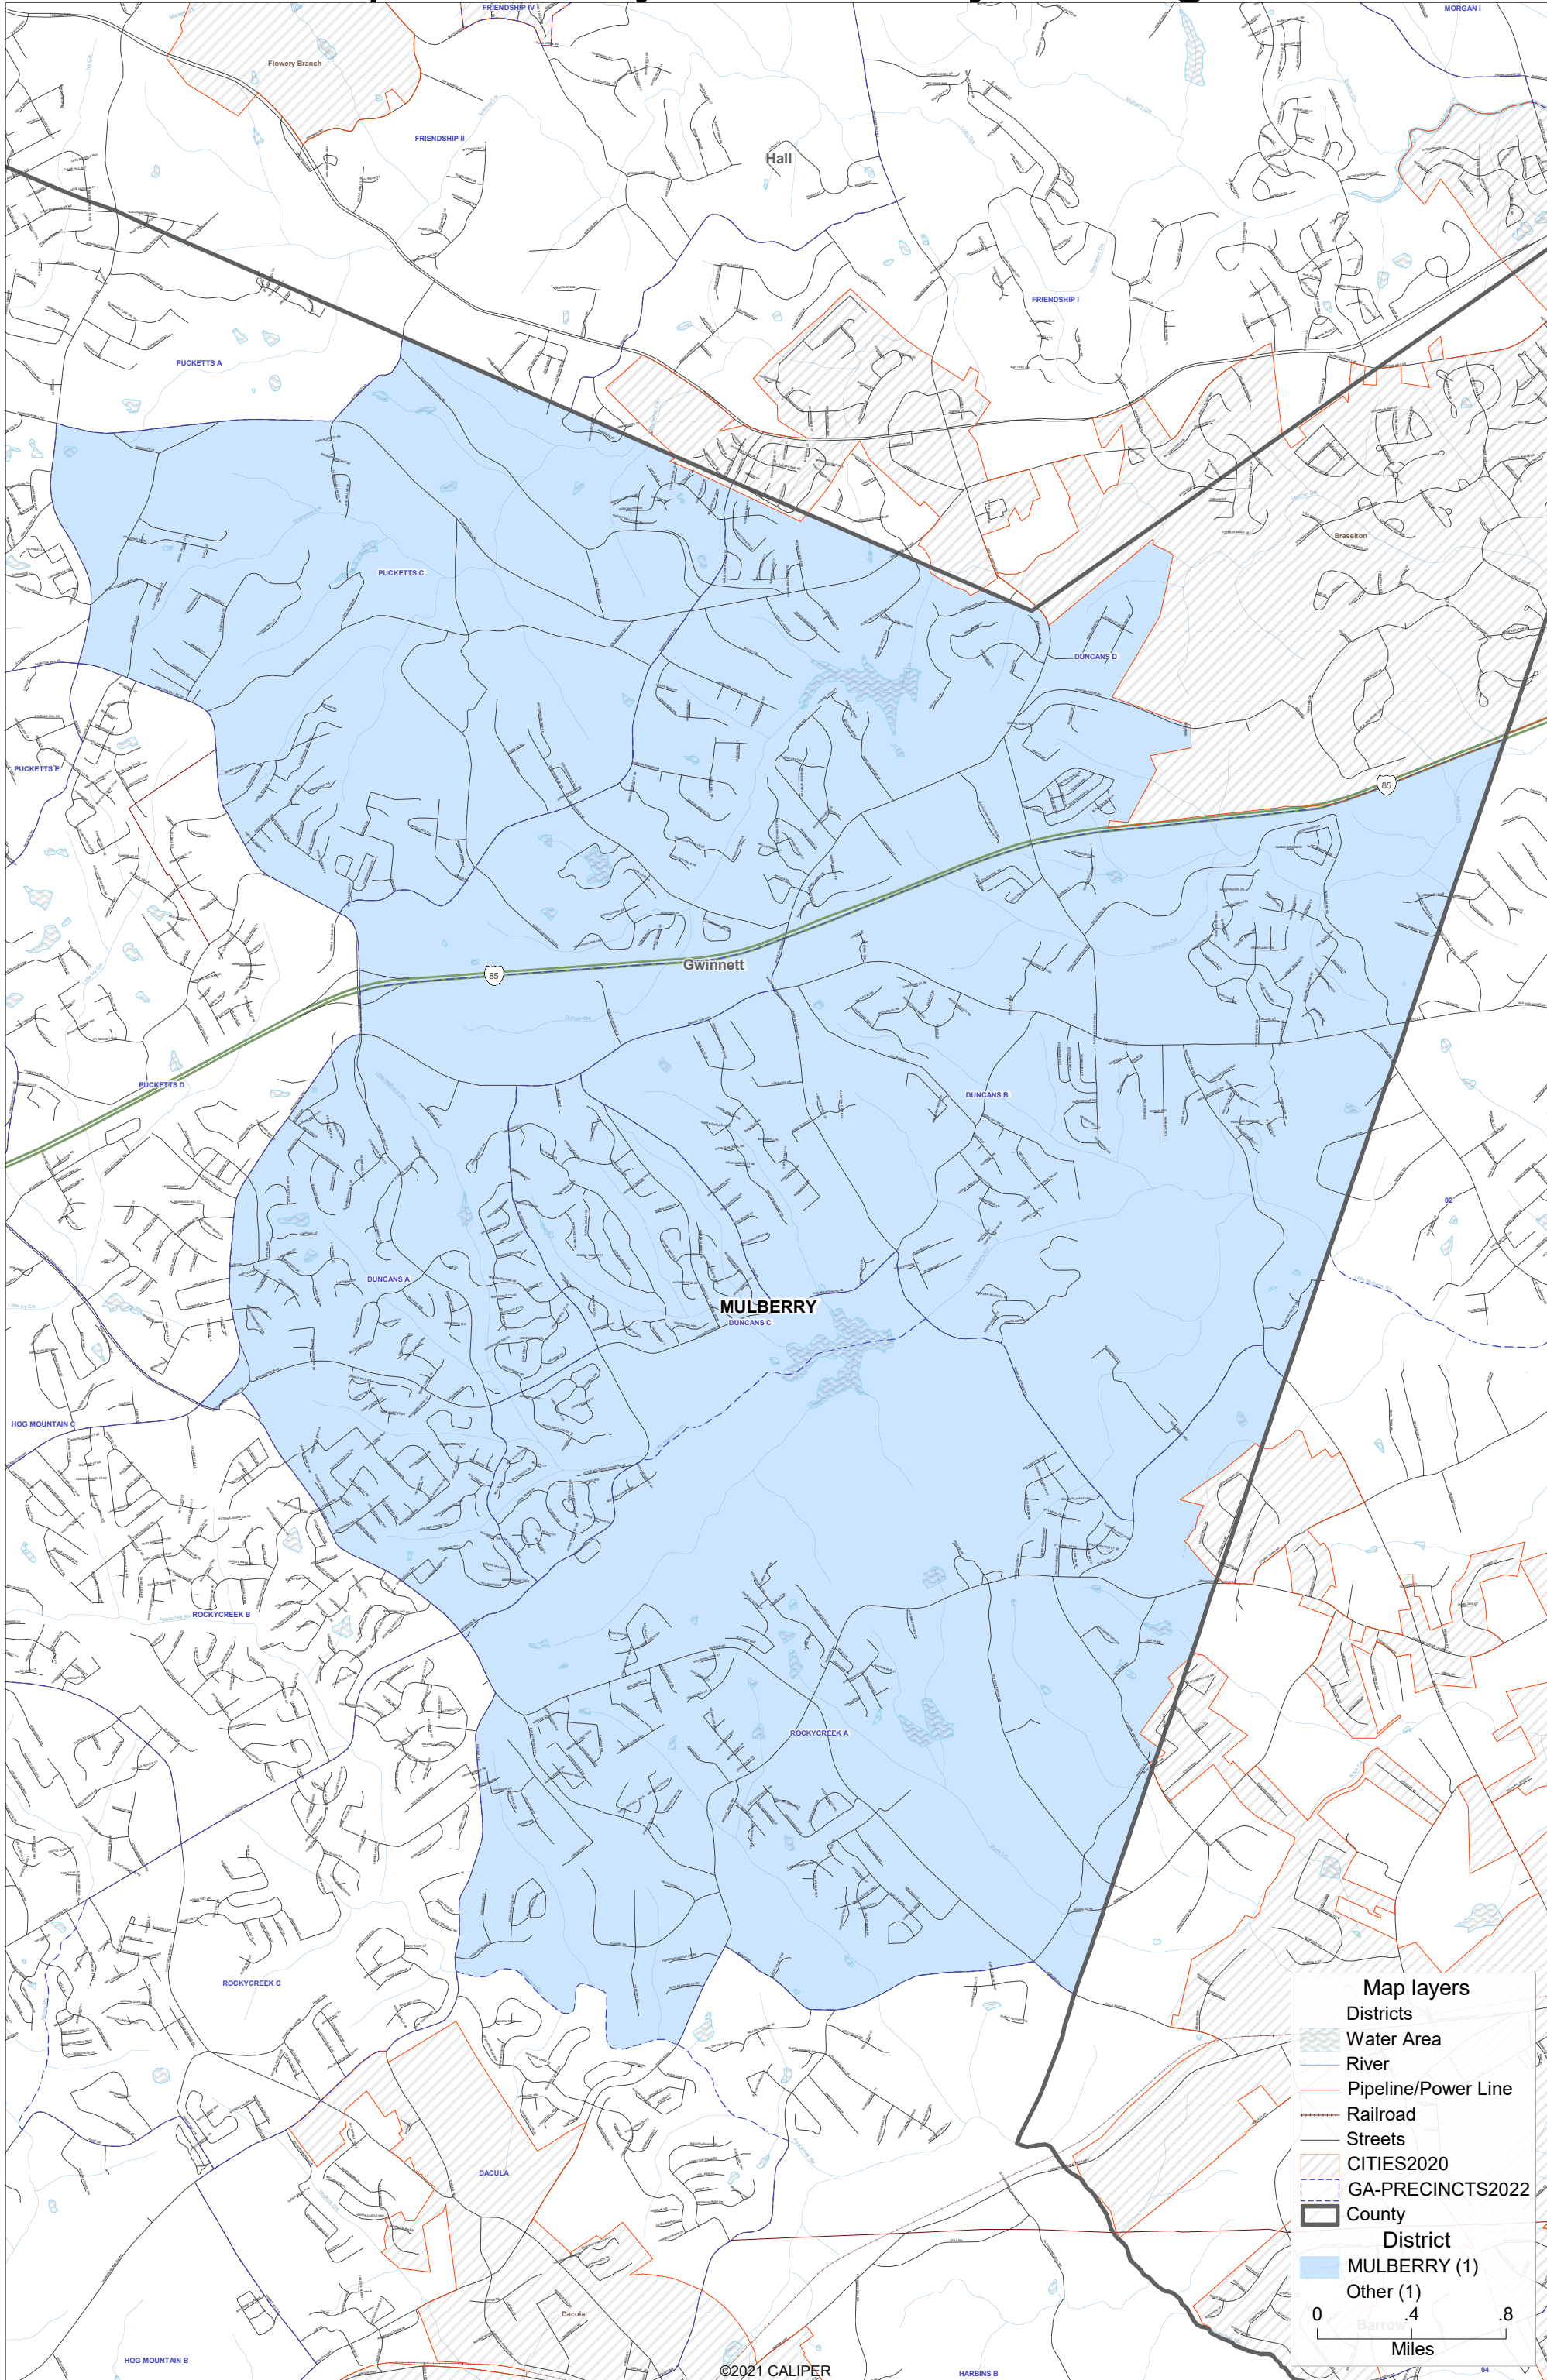

Proposed City of Mulberry, Georgia

Map layers

- Districts
- Water Area
- River
- Pipeline/Power Line
- Railroad
- Streets
- CITIES2020
- GA-PRECINCTS2022
- County

District

- MULBERRY (1)
- Other (1)

0 .4 .8
Miles